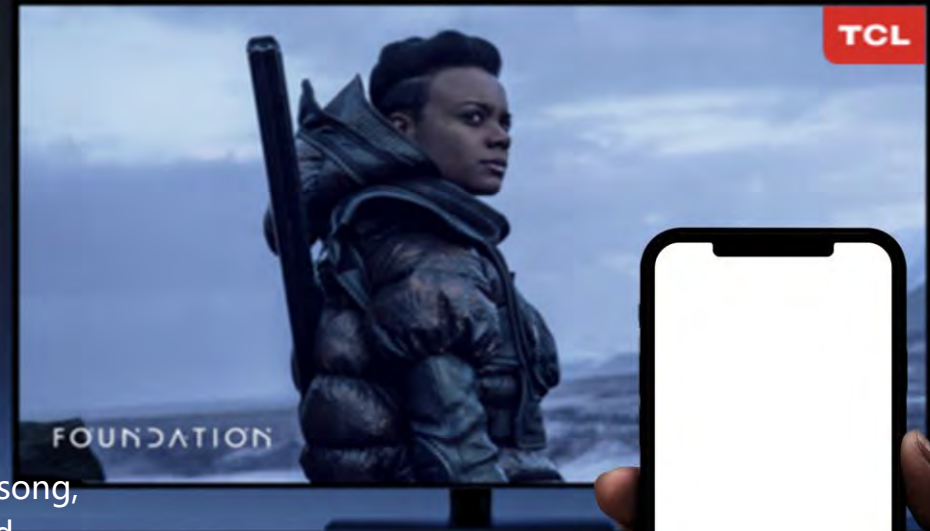

Airplay2

Watch. Listen. Share.
AirPlay2 lets you do it all.

AirPlay2 lets you share videos, photos, music, and more from Apple devices to your TCL TVs. And what you share always stays personal and private, so sit back and enjoy everything you love — in more places than ever.

HomeKit

The future hits home.

Control lights, locks, and TCL TVs with your iPhone — or just your voice. Play any song, in any room, from anywhere. And elevate movie night with theater-like picture and sound, all with the security and privacy of Apple.

Airplay2 / HomeKit available in: X95, C95, C84, C75, C74 Series and 98P745