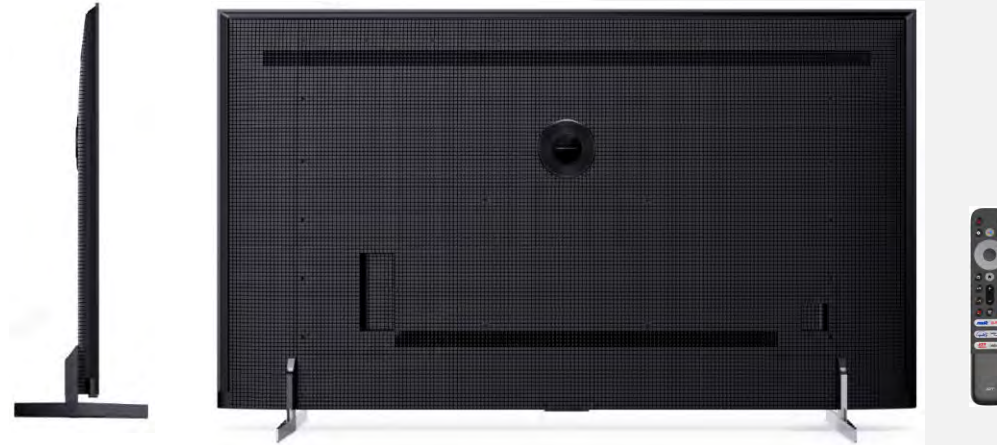

98P745

Key Features

- 144Hz VRR
- Dolby Vision IQ & Dolby Atmos
- Wide Color Gamut

Design

- Edgeless
- Metallic
- Slim

Smart Function

- Google TV
- Google Assistant
- Hands Free Voice Control
- Optional Camera/Video Chat
- Health Hub/Google
- Game Bar/Game Mode/ALLM