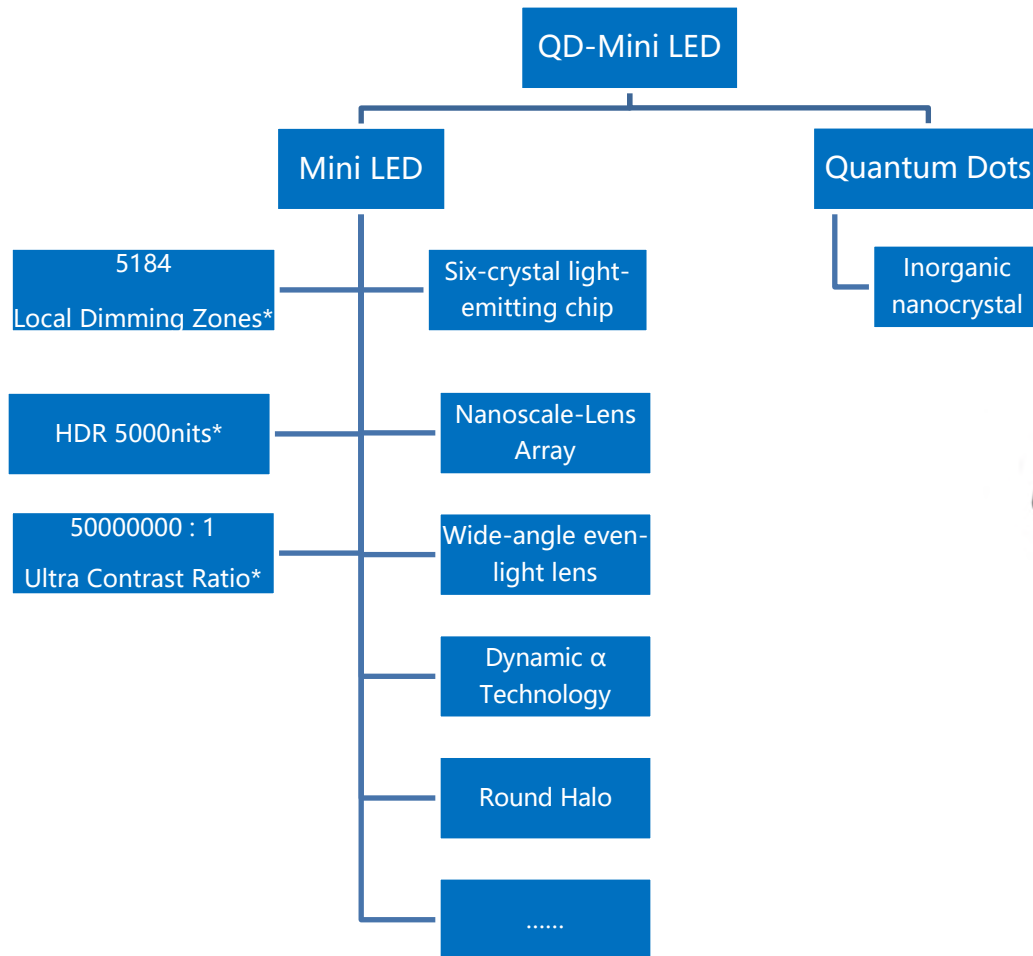

QD-Mini LED

* 5184 Local Dimming Zones, HDR 5000nits and Ultra contrast ratio are available in: X95 Series