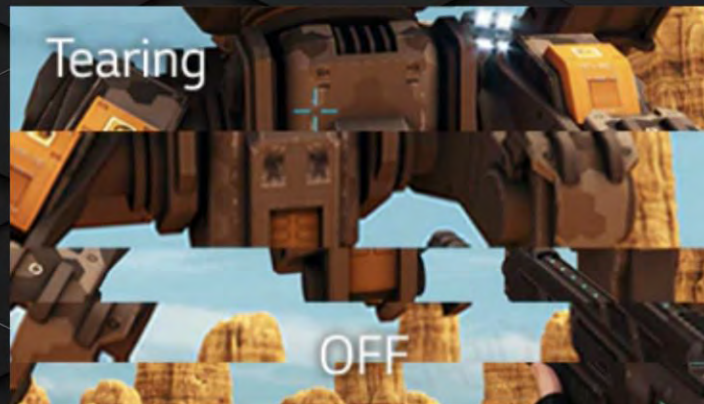

AMD FreeSync™ Premium1 technology adds to the baseline FreeSync technology tier and equips serious gamers with a fluid, tear-free gameplay experience at peak performance:

- At least 120hz refresh rate at minimum FHD resolution
- Support for low framerate compensation (LFC)
- Low latency

Play to a higher standard. TCL TV supports AMD FreeSync™ Premium Pro to deliver variable refresh rates (VRR) during gameplay. This significantly reduces stuttering and tearing for clearer and smoother gameplay.