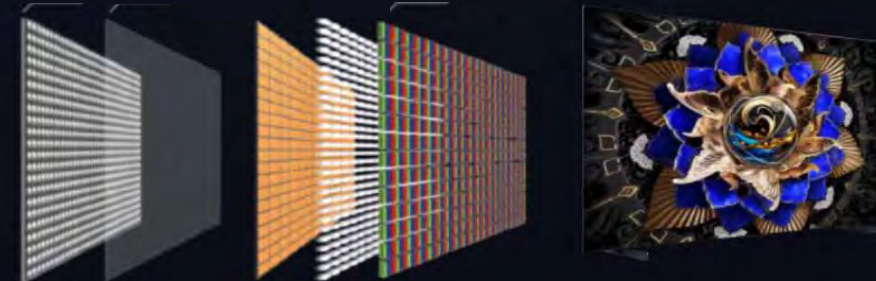

QD-Mini LED light-emitting principle

LCD light-emitting principle

OLED light-emitting principle

QD-Mini LED light-emitting principle

Mini LED backlight
Quantum dots

Color Filter

TCL QD-Mini LED combines the advantages of both LCD and OLED, upgrading the traditional surface light source to a pixel-level point light source, while using Quantum Dot Pro 2023 technology to achieve ultra-high contrast ratios with a higher brightness, color gamut and lifespan than OLED. This is truly the next generation of large screen display technology.

QD-Mini LED

Visual Masterpiece, Peak Performance

TCL QD-Mini LED is a visual masterpiece that presents astonishingly vivid visuals with lifelike colors and an ultra-high contrast ratio. It also features higher peak brightness, a wider color gamut, a larger screen size, and a longer lifespan, making it a leading-edge display technology.