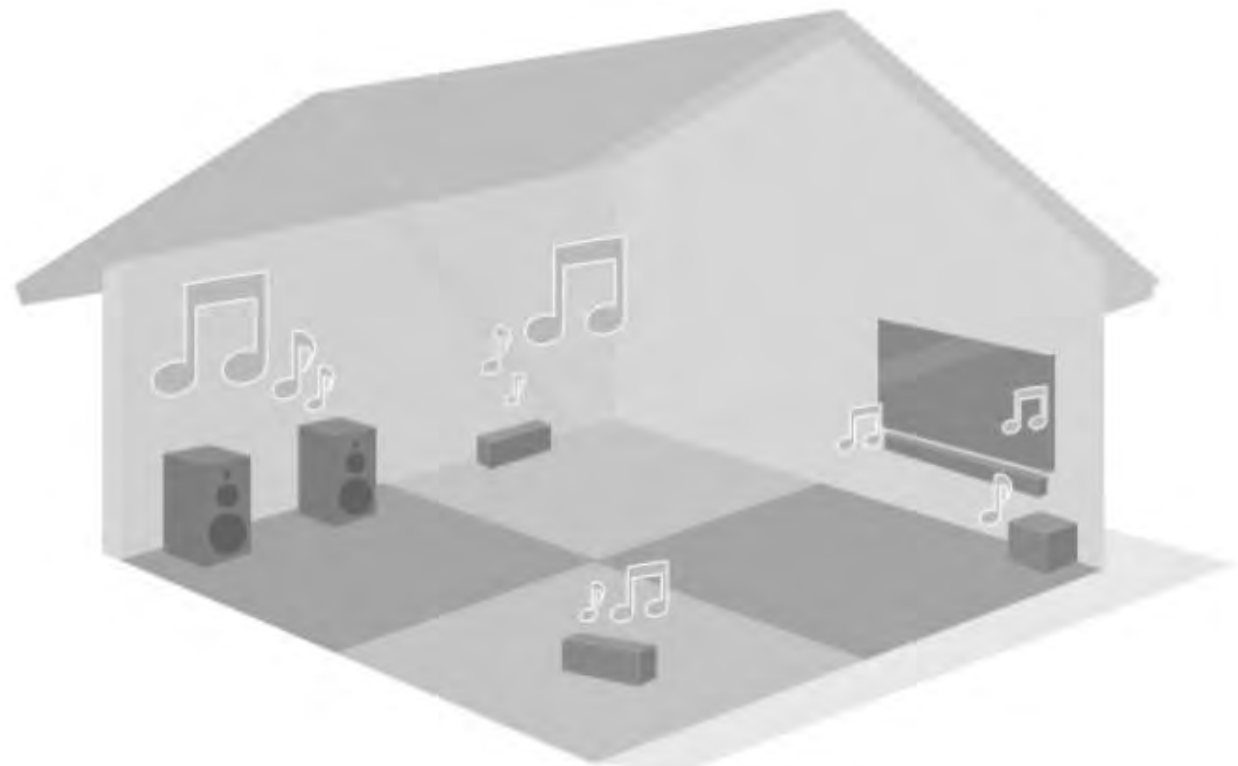

DOLBY ATMOS REDEFINES YOUR ENTERTAINMENT EXPERIENCE

SMART CONNECTION

AirPlay 2 Your audio. Your way.

With AirPlay 2, you're in control of your audio. And if you have more than one AirPlay 2-enabled speaker, you can enjoy your favorite music or podcasts throughout your house — in perfect sync. You can even play different songs in different rooms.

Anyone can add songs to Up Next

With AirPlay 2 and Apple Music, your friends can add their own music to the mix. Ask Siri to play what you want, where you want

Chromecast built-in

Chromecast built-in is a technology that lets you stream your favorite music from your phone, tablet or laptop right to your sound bar.

Chromecast built-in delivers a high-quality, easy-to-use option to play your music from your phone, tablet or laptop.

Google Assistant

You can use Google Assistant to play songs on your Airplay TCL RAY•DANZ sound bar just by simply asking.

Low Latency A/V Sync system

Play-Fi products are seamlessly interoperable, so you can find the perfect speaker for every room, and know that they will all make beautiful music together.

CONNECTIVITY

HDMI with ARC