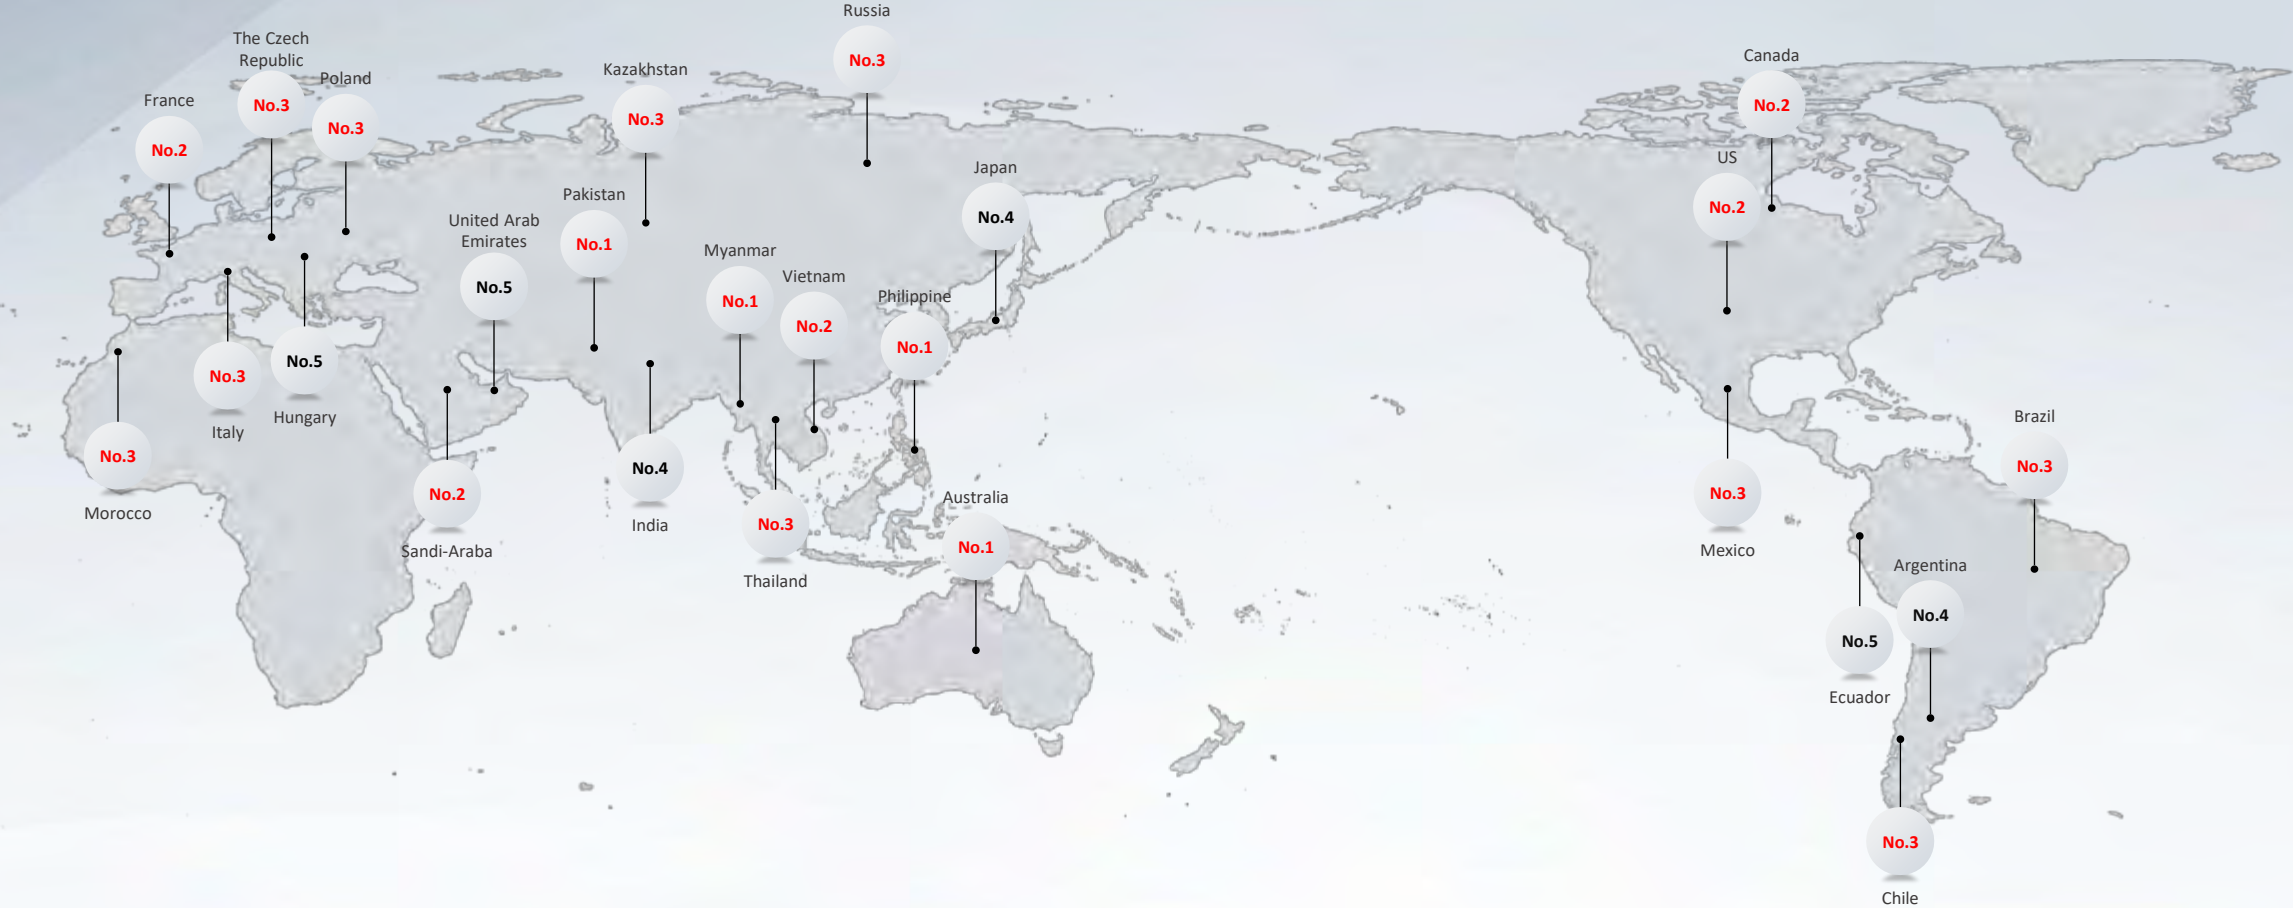

Become TOP brands among more countries in the TV market