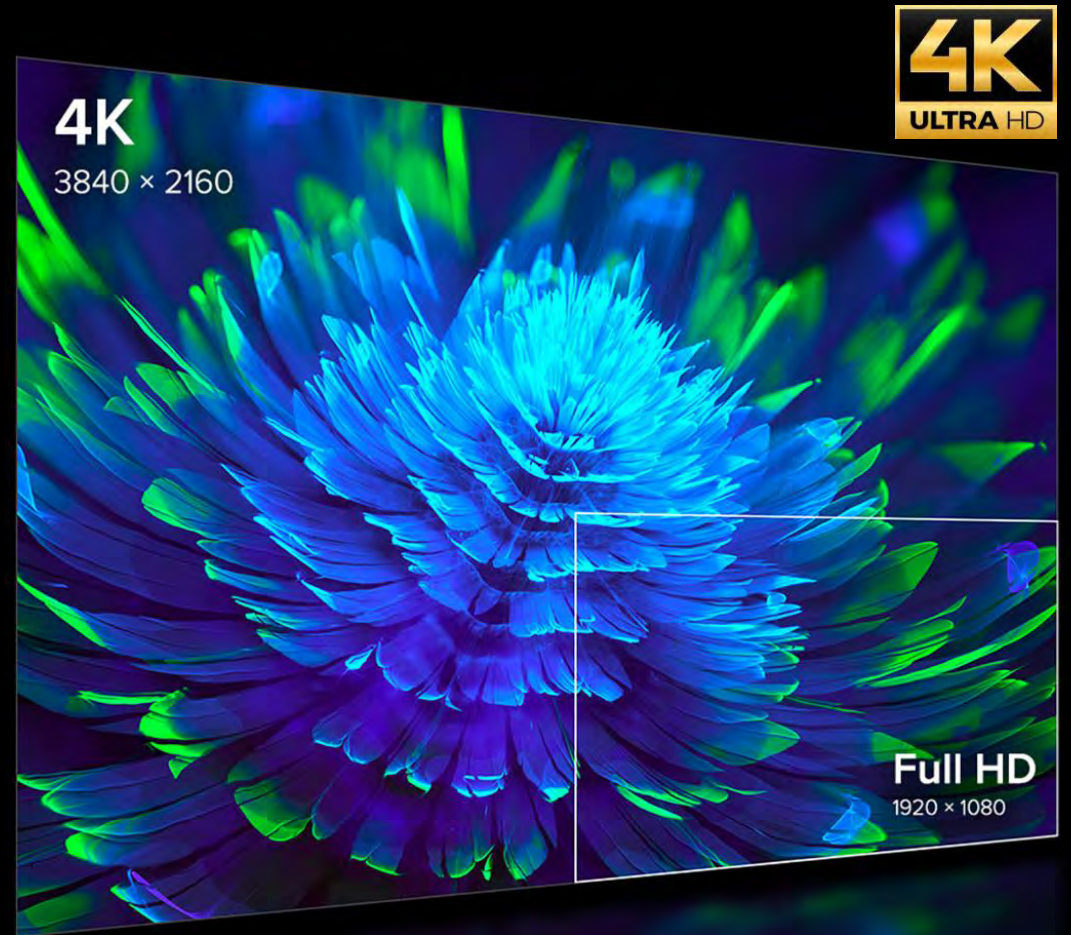

4K

More Picture Same Space

With four times the resolution of Full HD and an impressive 8 million pixels, the clear, crisp picture quality lets you see more details in your favorite TV shows and movies than ever before.

On small-sized TVs, the 4K resolution image quality performance will be even more delicate than big-sized 8K TV.