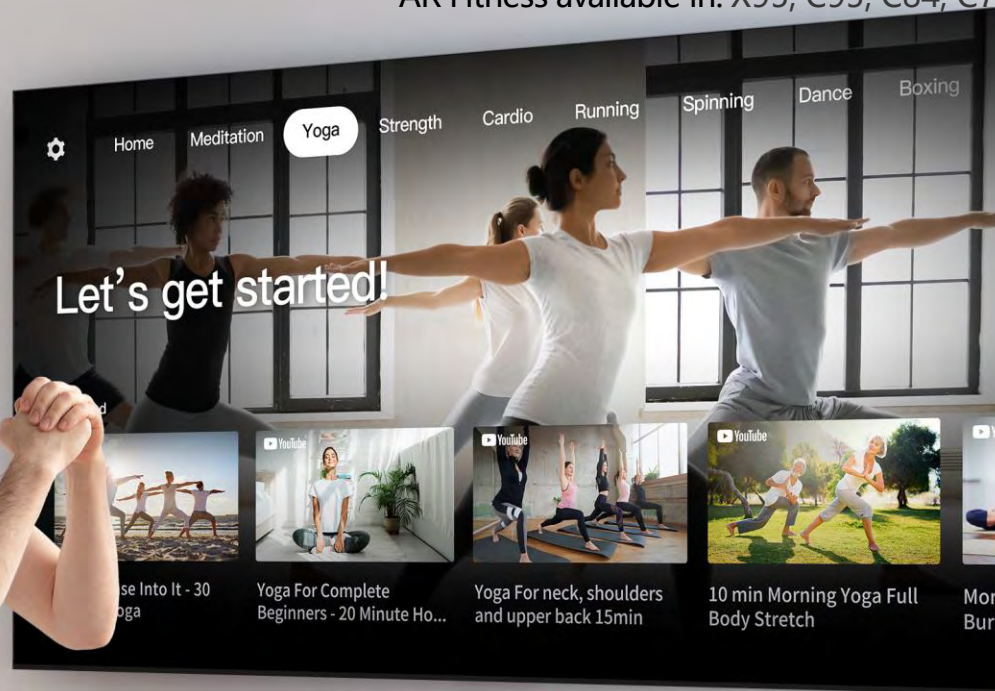

AR Fitness

Workouts from home

Just find your favorite fitness content, and never miss a session.

*A compatible camera is needed. Sold separately.