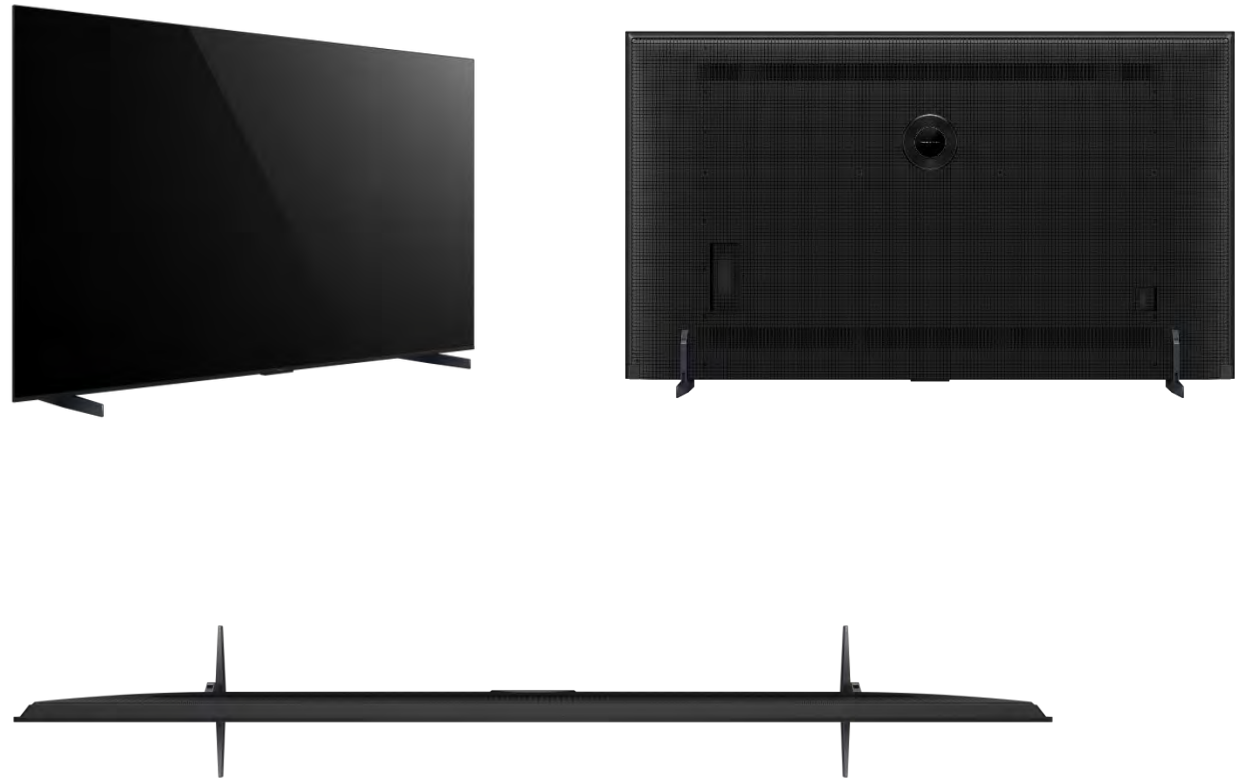

C64 Series

Bezel-less Full Screen
Edgeless
Adjustable Stand Width

With ultra slim body, C645 can perfectly fit into your space, highlighting your home just like a piece of artwork.

C74

C64

Adjustable Stand Width available in: C64 Series (only available in Europe/North America/Japan/Hongkong)

98P745

4K UHD TV

98P745

Bezel-less Full Screen

Unlimited Vision

The frameless design of 98P745 makes it possible to view content in full-screen and at a wider angle while yet feeling immersed in the action.