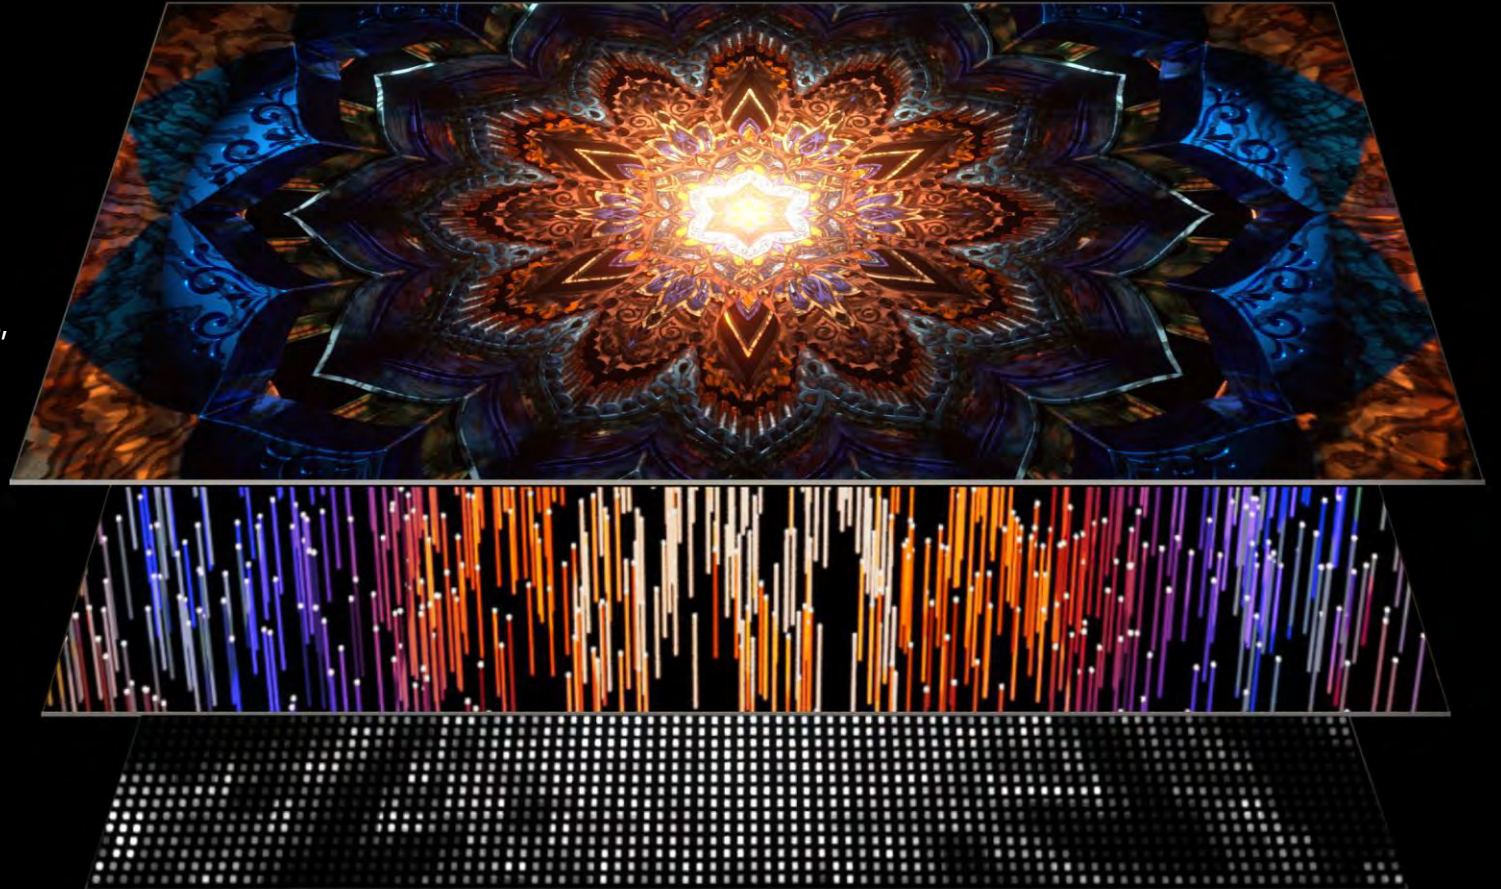

QD-Mini LED light-emitting principle

LCD light-emitting principle

OLED light-emitting principle

QD-Mini LED light-emitting principle

Mini LED backlight
Quantum dots

Color Filter

TCL QD-Mini LED combines the advantages of both LCD and OLED, upgrading the traditional surface light source to a pixel-level point light source, while using Quantum Dot Pro 2023 technology to achieve ultra-high contrast ratios with a higher brightness, color gamut and lifespan than OLED. This is truly the next generation of large screen display technology.

QD-Mini LED

Visual Masterpiece, Peak Performance

TCL QD-Mini LED is a visual masterpiece that presents astonishingly vivid visuals with lifelike colors and an ultra-high contrast ratio. It also features higher peak brightness, a wider color gamut, a larger screen size, and a longer lifespan, making it a leading-edge display technology.