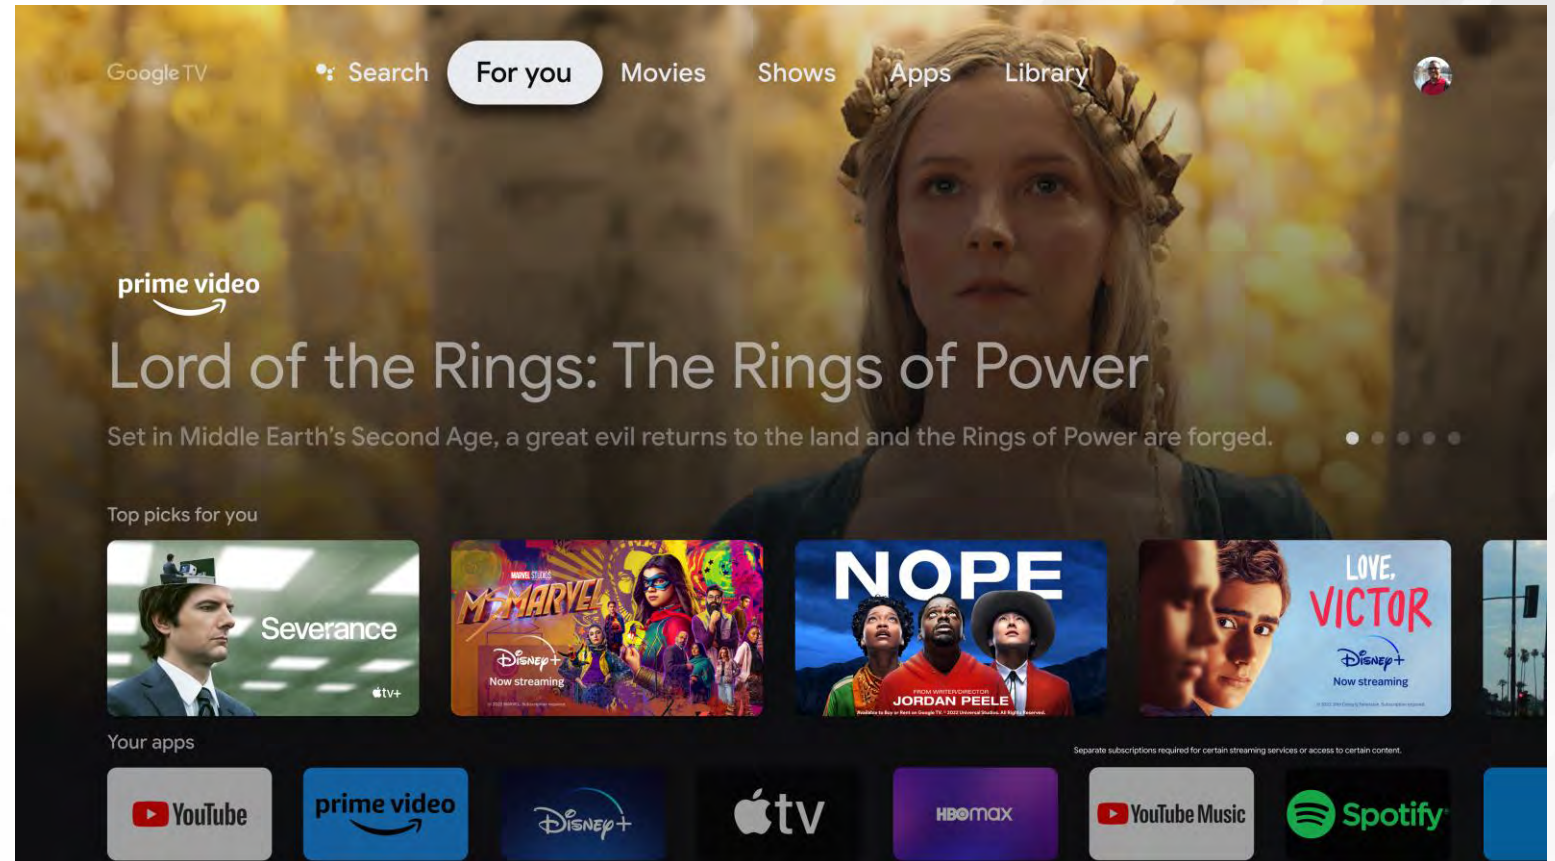

The entry point for everything on TV and brings the best of Google on your TV.

 Google Chromecast

 Hey Google

 Google Photos

 Google Play Store

 kid's Profile

Google TV available in: All X/CP Series

OK Google

Google Meet

Be together in the moment with Google Meeting

Google Meeting is the highest quality video calling app. It's free, simple and works on Android phones, iPhones, tablets, computers, and smart displays, like the Google Nest Hub Max.