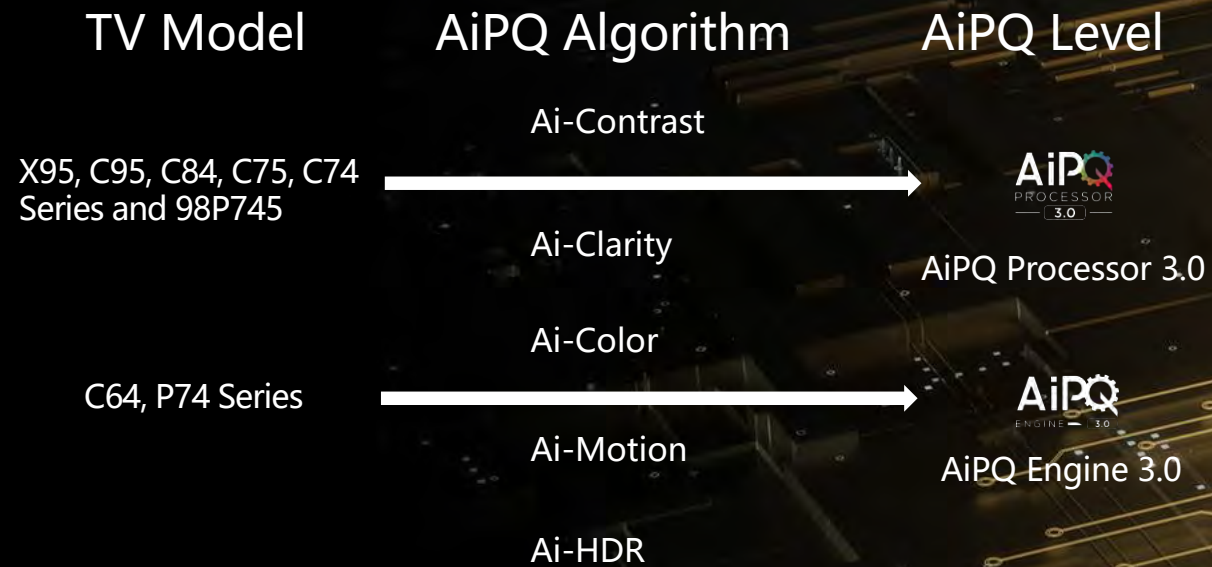

On small-sized TVs, the 4K resolution image quality performance will be even more delicate than big-sized 8K TV.

4K Upscaling Technology

Native 1080P

Limited by image or movies native resolution, 1080p resolution image on a native 4K TV could not achieve the same image quality as native 4K image.

1080p Upscaled to 4K

To present lower-resolution material on a 4K TV, the TV has to perform a process called upscaling. This process increases the pixel count of a lower-resolution image, allowing a picture meant for a screen with fewer pixels to fit a screen with many more.

4K Upscaling Tech available in: All Series

AiPQ Technology

AiPQ Processor 3.0

It perceives, it thinks, it produces

Be prepared for an epochal vision feast led by brand new TCL AiPQ Processor 3.0.

It perceives, it thinks, it produces. It renews your visual sense with 5 breakthrough Ai-Picture-Quality optimizing algorithm including extreme contrast, crystal clarity, vivid colors, silky-smooth motions and multiple HDR support.