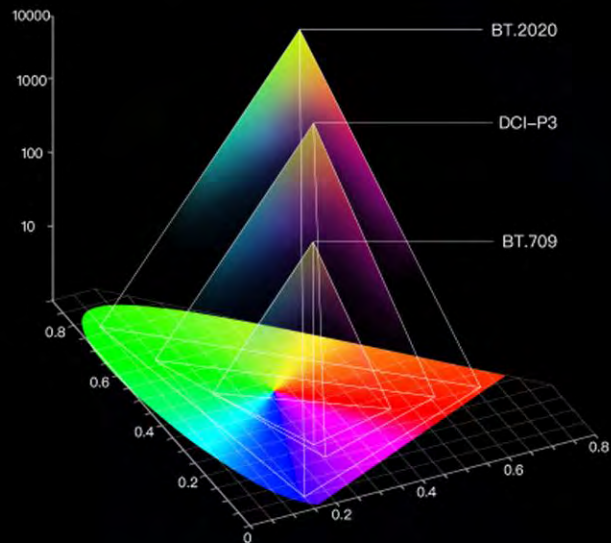

Ai-Contrast

Dynamic Contrast Optimization

Dynamically adjusts contrast according to the content of the picture, which can balance dark field/bright field details and boost the contrast of scenes such as noisy/mid-bright scenes, allowing viewers to see more detail.

Dark Scenario Enhance

Contrast optimization is carried out for low light pictures in dark environment to highlight the details of pictures that are difficult to capture by the naked eye.

Disclaimer: The above technical function points are a summary of all TCL TV functions, not every TCL TV supports.