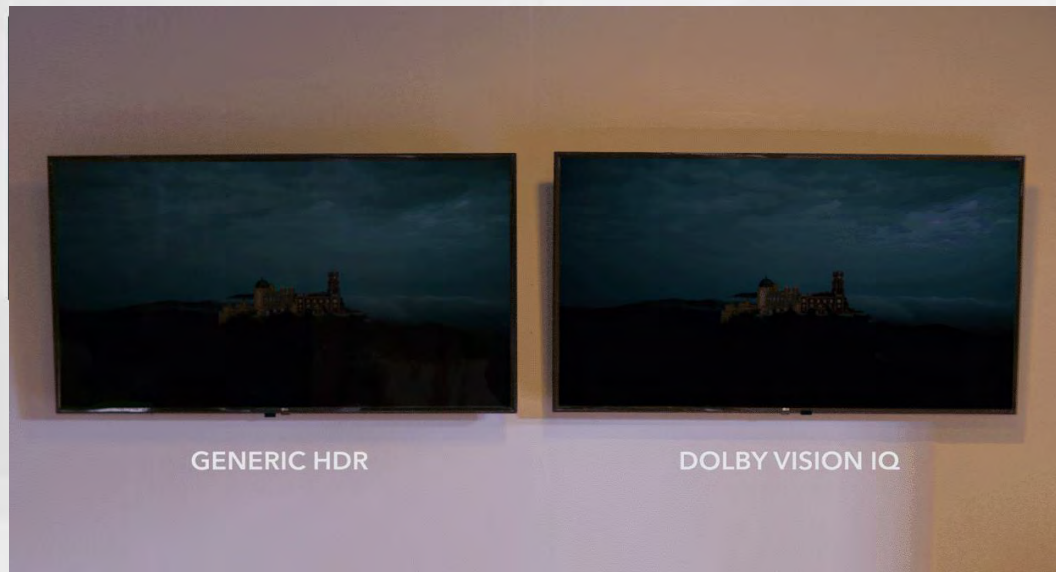

Notation: Dolby certification can be obtained if one of the image quality parameters is reached and the source can be decoded

Dolby Vision IQ

The Best HDR Picture Quality Certification

Based on Dolby Vision IQ, TCL TV can intelligently optimize the picture through room conditions and source which achieve the best HDR picture quality.