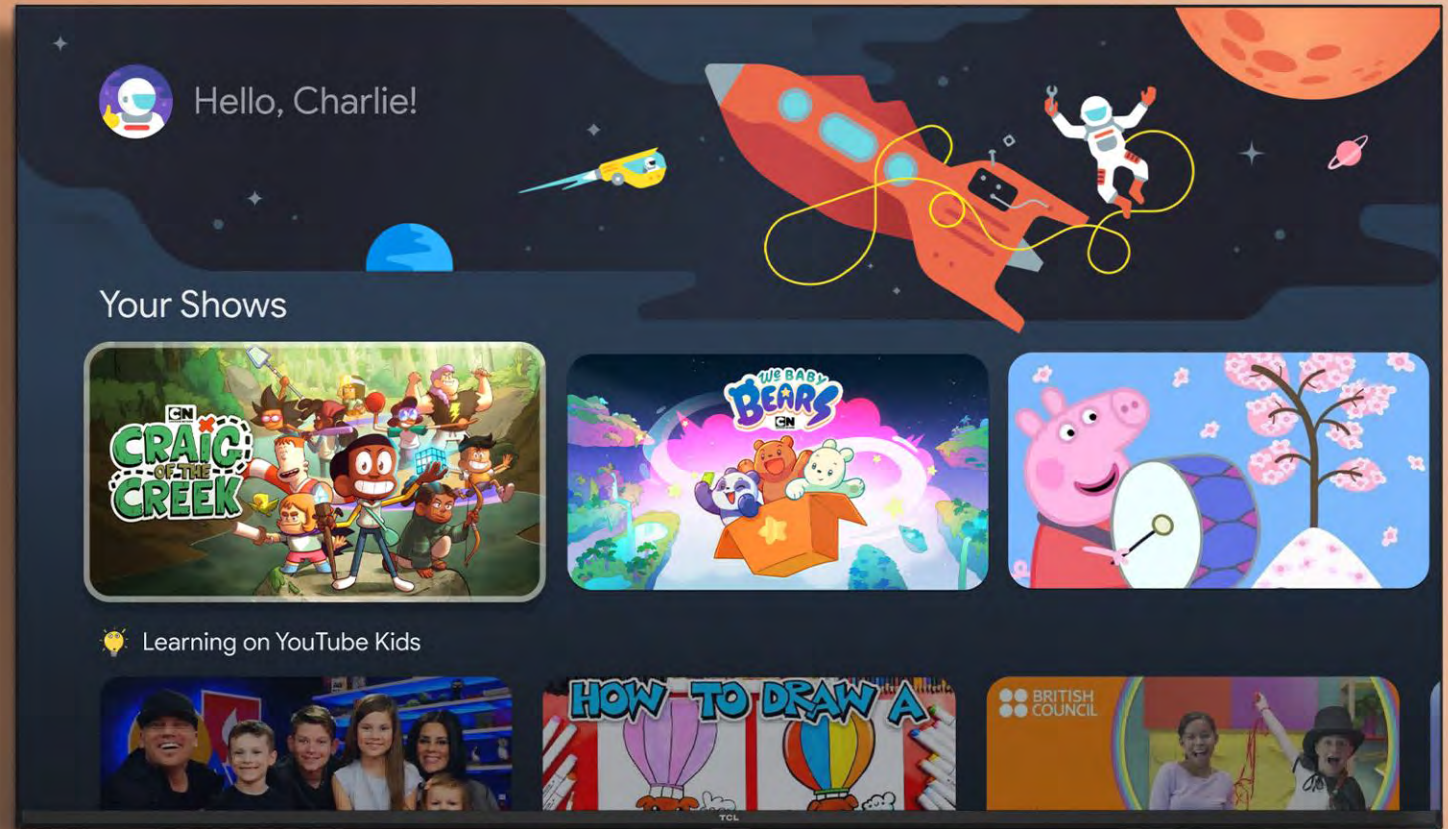

Google Meet

Be together in the moment with Google Meeting

Google Meeting is the highest quality video calling app. It's free, simple and works on Android phones, iPhones, tablets, computers, and smart displays, like the Google Nest Hub Max.

Google Meeting works perfectly on your TCL Android TV. You will never miss another moment with any of your friends and family.

Google Meet available in: All Series need external camera

Kid's profile

Leave the remote control to the kids

Kid's profile gives parents more control over their children's viewing, such as controlled watch lists and supervised YouTube access, to avoid children stumbling across inappropriate and dangerous content online.

A safe playground

We care about your kids as much as you do! Set kid's profile to unlock fun and children-safe contents, indulge your kids to a parent-worry-free digital playground. Protect your kids from potential harmful content.