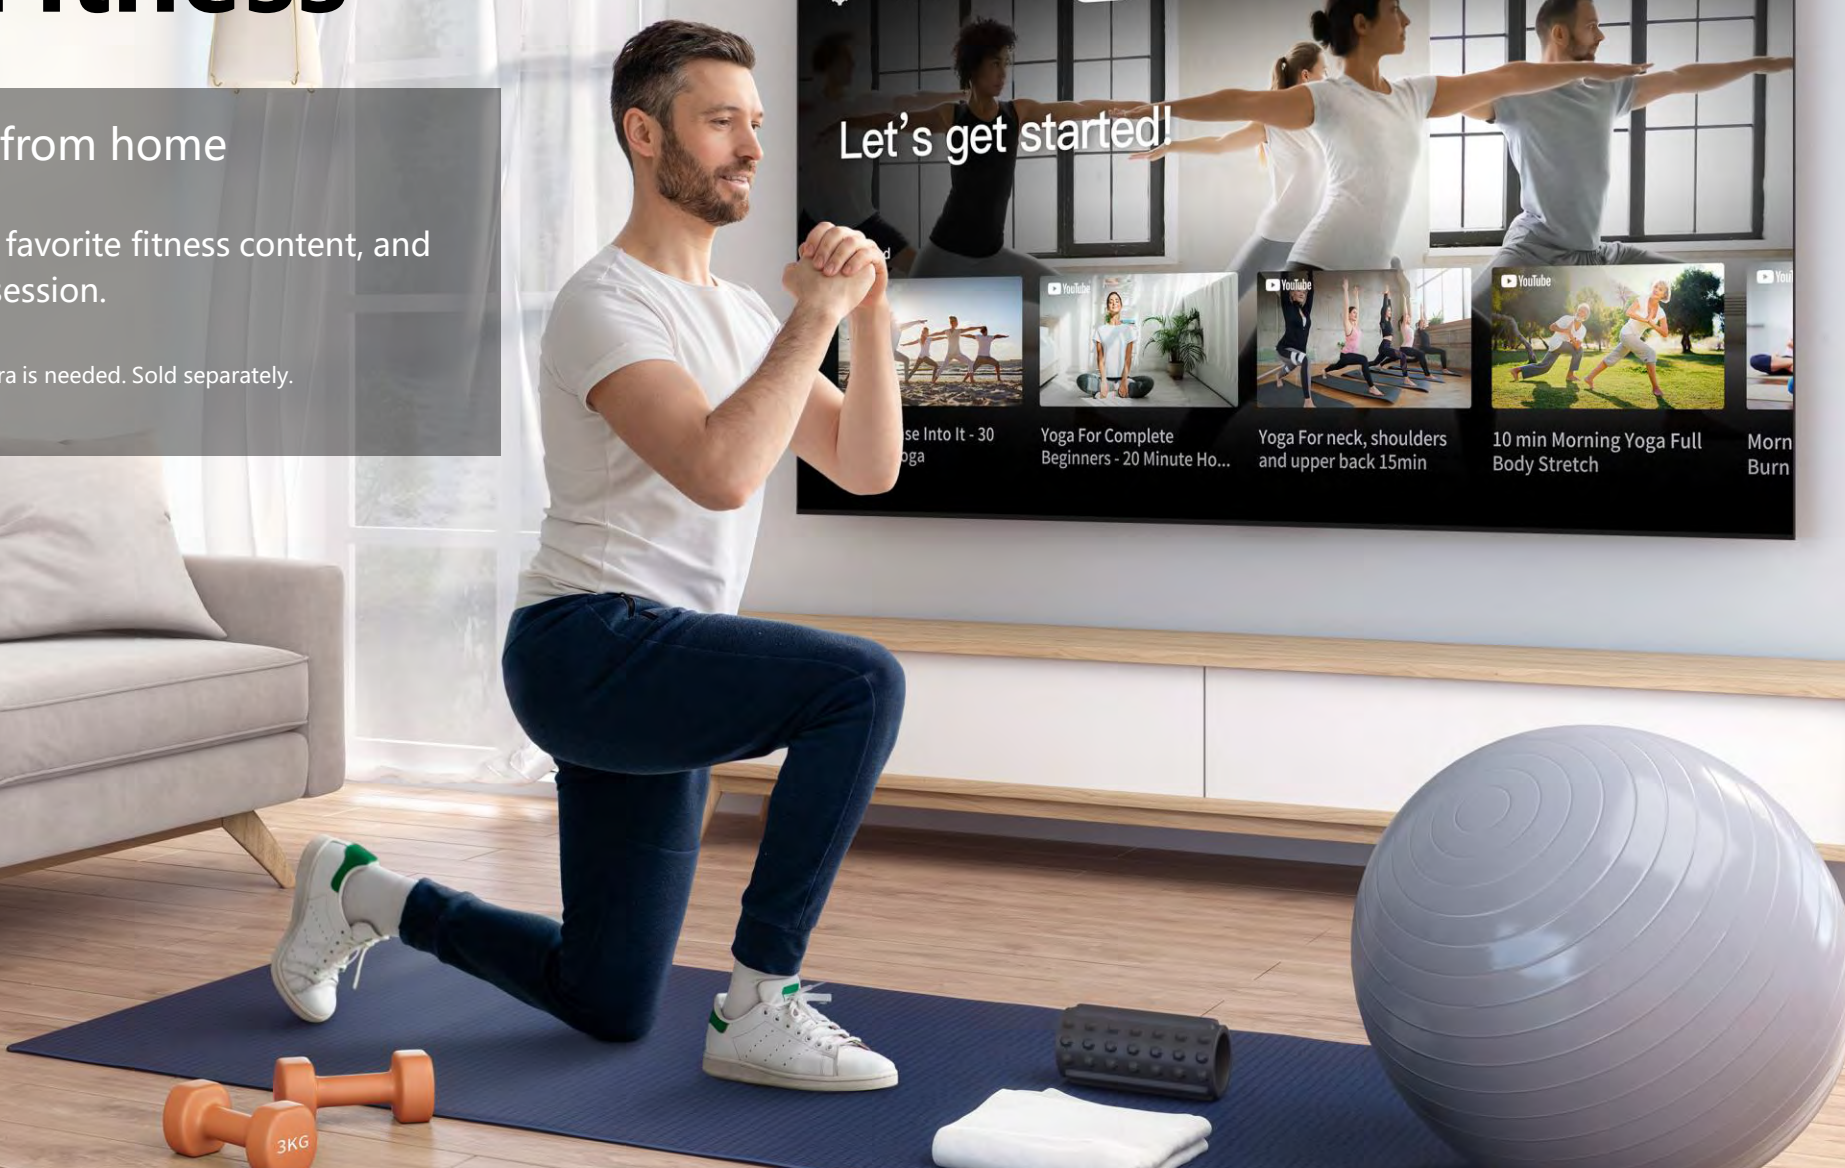

AR Fitness

Workouts from home

Just find your favorite fitness content, and never miss a session.

*A compatible camera is needed. Sold separately.