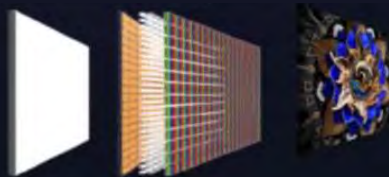

LCD light-emitting principle