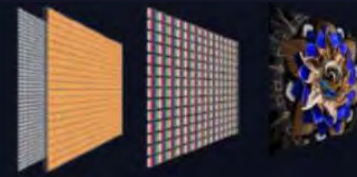

OLED light-emitting principle