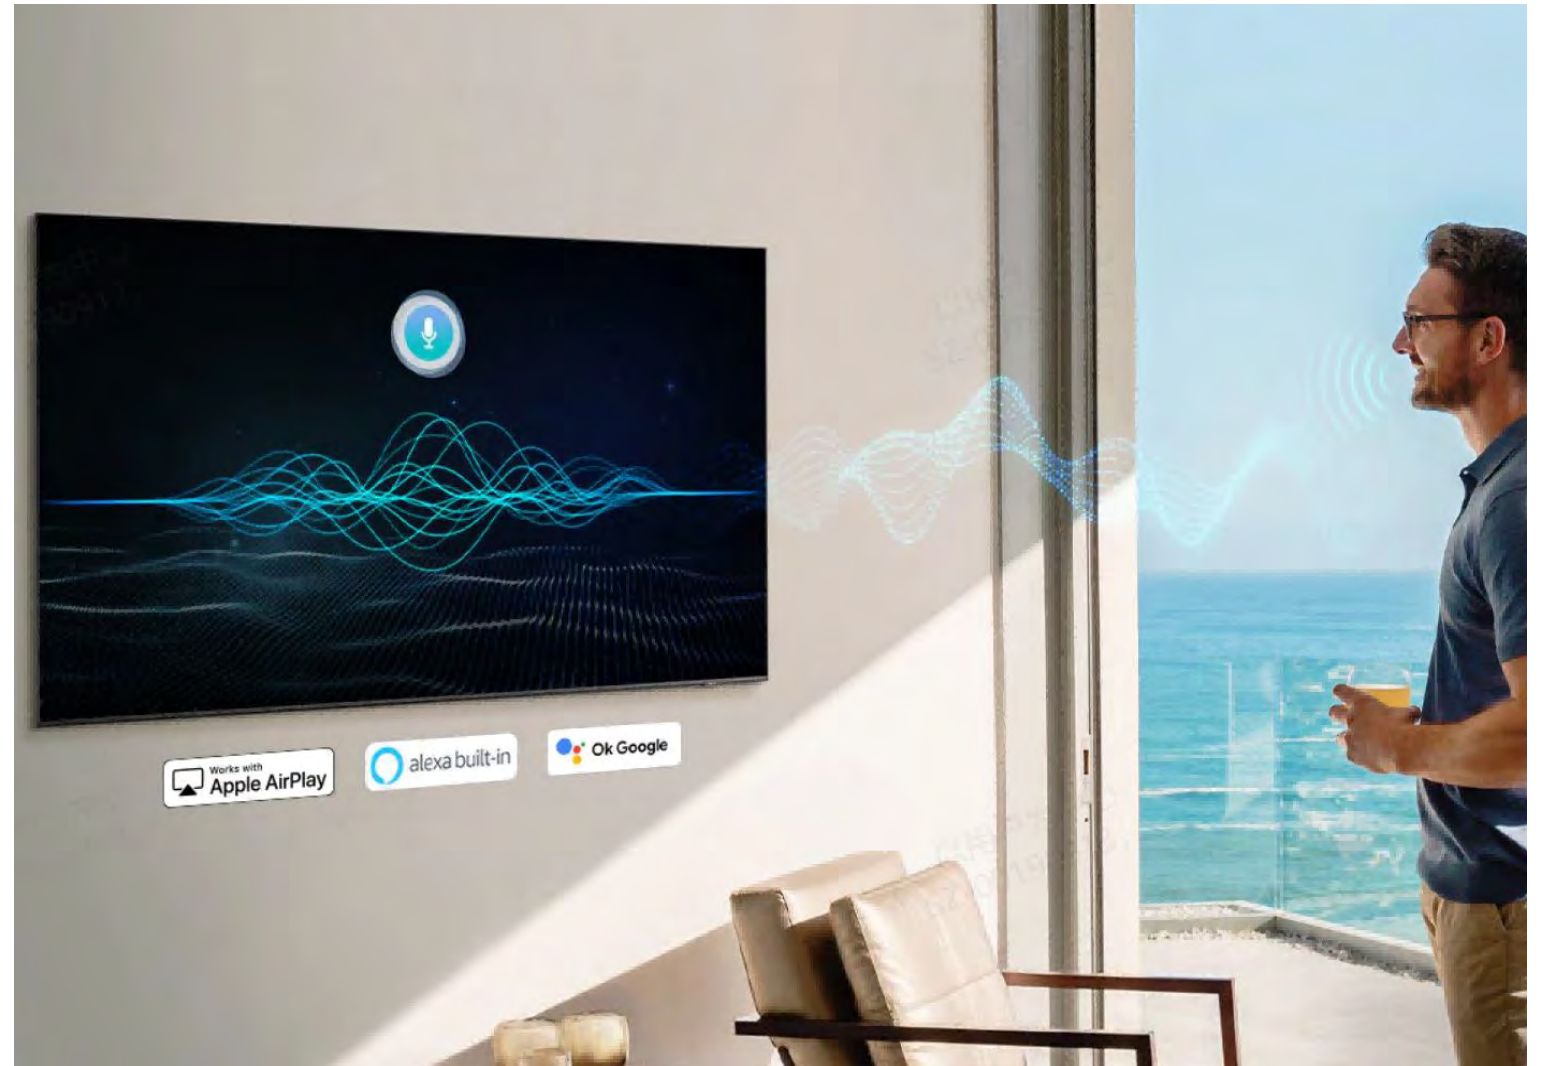

TV Gaming Function

- Game Accelerator
- Game Master
 - Game Bar
 - Aiming Aid
 - ALLM Mode
 - Shadow Enhancement
 - Game Picture Mode
- FreeSync Premium Pro
- Gaming in Dolby Vision

Connectivity

- HDMI 2.1
- WiFi-6
- USB 3.0

Disclaimer: The above technical function points are a summary of all TCL TV functions, not every TCL TV supports.

Smart Experience

Interconnection

Google TV

- Hey Google
- Google Play
- Google Meet
- Google Chromecast
- Kid's profile
- AirPlay2 / HomeKit
- Multi View 2.0
- Miracast for PC
- Hands-Free Voice Control