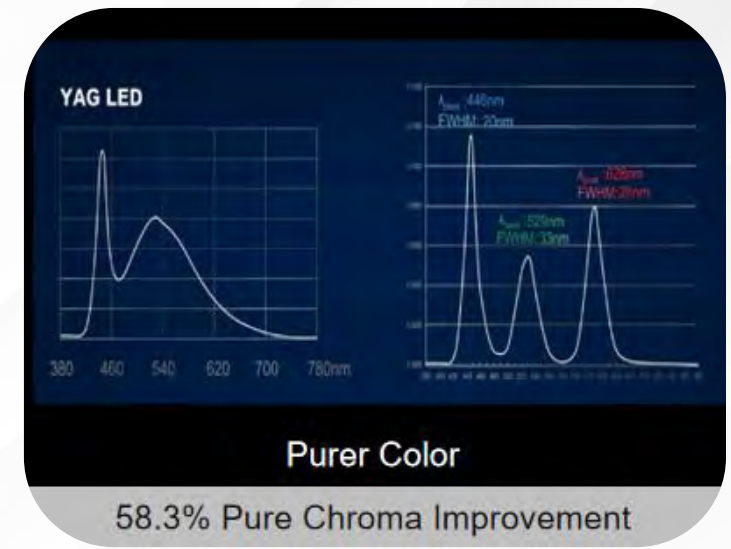

Quantum Dots

Main Benefits

Quantum dots (QD) are very small inorganic nanocrystals. When a quantum dot is struck by light, it glows with the most finely tuned color. Currently, The quantum dot backlight reproduces the most true-to-life color. With the QD, LED TV can achieve wider color gamut, purer color and longer lifespan than OLED or any other LED TV without QD.

Quantum Dots available in: X95 and All C Series