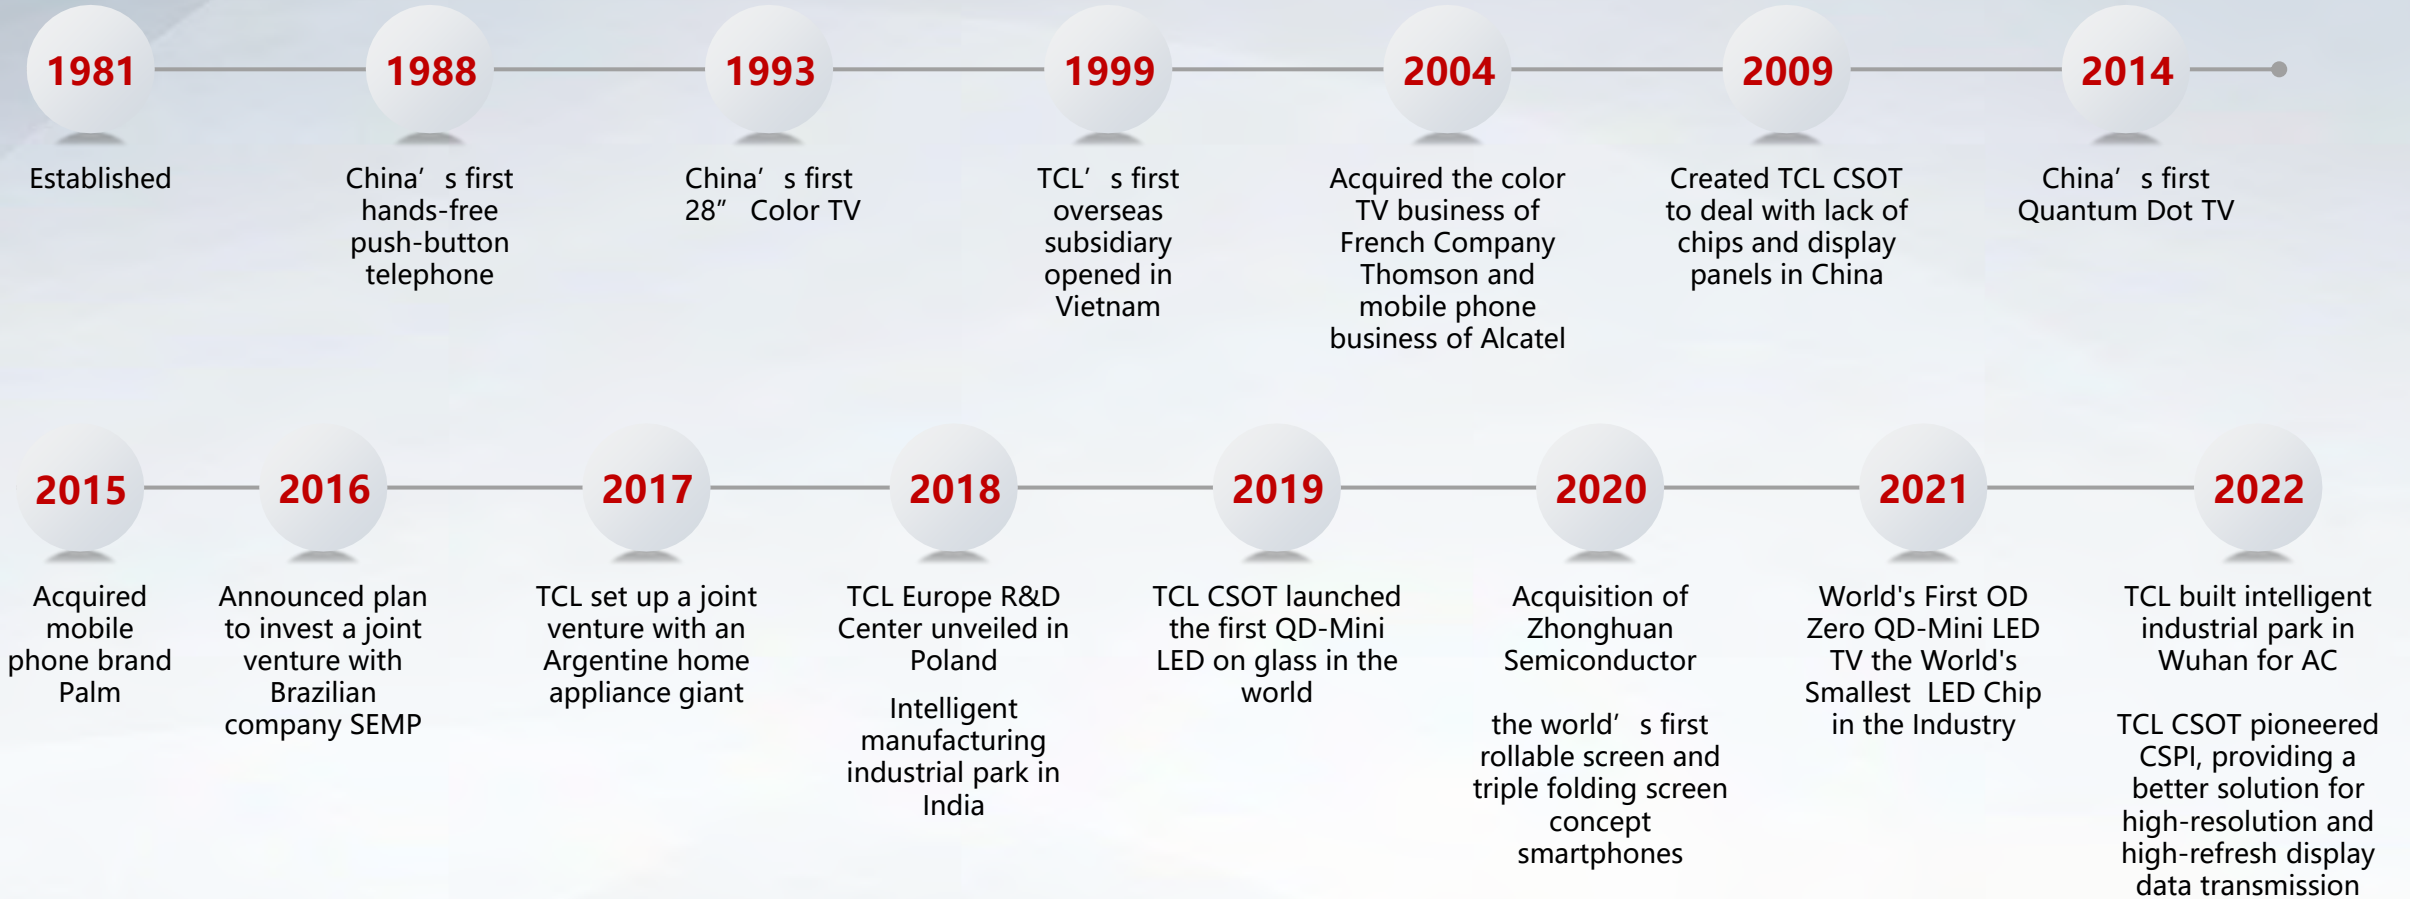

#3

BrandZ 2022 **No. 3**
in China's Top 50 Global home appliance brands
No. 2 in social media influence of overseas brands
(industrial manufacturing)

2022 Best Employers

R&D Centers

42

Patent

83,831

Joint laboratories

10+

Business coverage

160+ countries/regions

Manufacturing facilities

32

TCL has made some impressive achievements over the years

TCL CSOT Established in 2009

Panel
production line
9

Established in 2002

Total Assets

81.2 B

Employees

10000+

Photovoltaic monocrystalline
wafer shipper

world's largest

Semiconductor wafer
shipper

China Mainland largest

G12 and shingle
dual-platform

world's leading

Semiconductor area for power
electronic devices melting single
crystal-silicon wafer

Overseas MS > 18%

Domestic MS > 80%

What we achieved