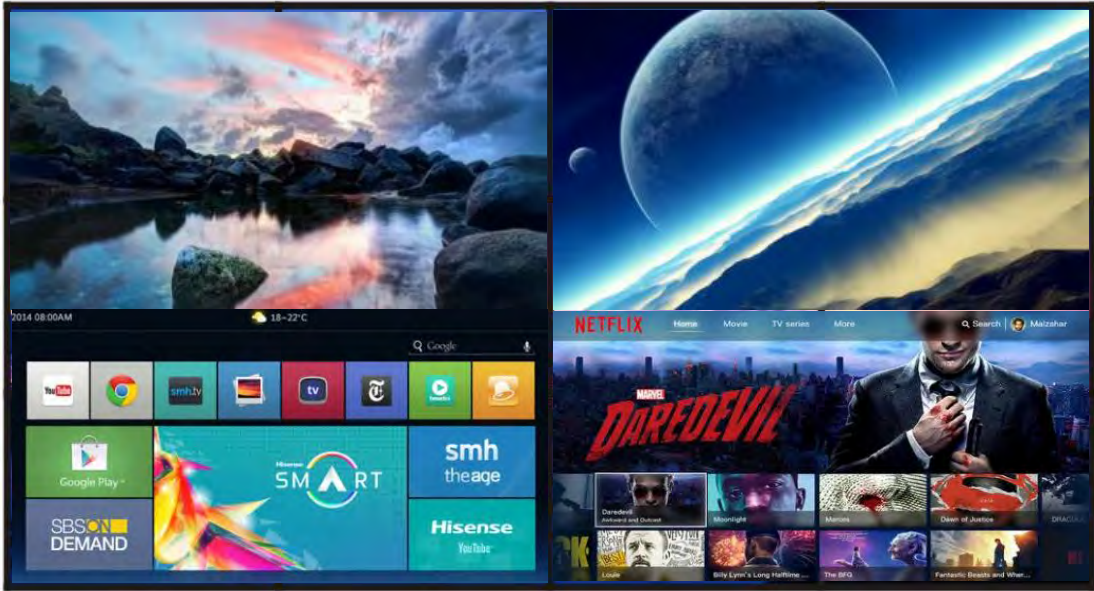

Efficient TV Screen Utilization

Support 4 devices to cast screen and 4 content will be displayed on one screen at the same time.

Miracast for PC

Working by PC screen casting
with high picture quality

Hands-Free Voice Control