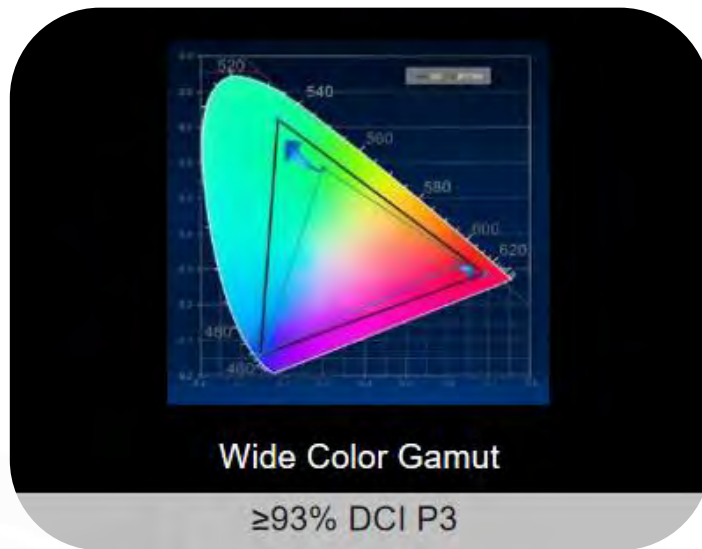

Quantum Dots

Main Benefits

Quantum dots (QD) are very small inorganic nanocrystals. When a quantum dot is struck by light, it glows with the most finely tuned color. Currently, The quantum dot backlight reproduces the most true-to-life color. With the QD, LED TV can achieve wider color gamut, purer color and longer lifespan than OLED or any other LED TV without QD.

Quantum Dots available in: X95 and All C Series