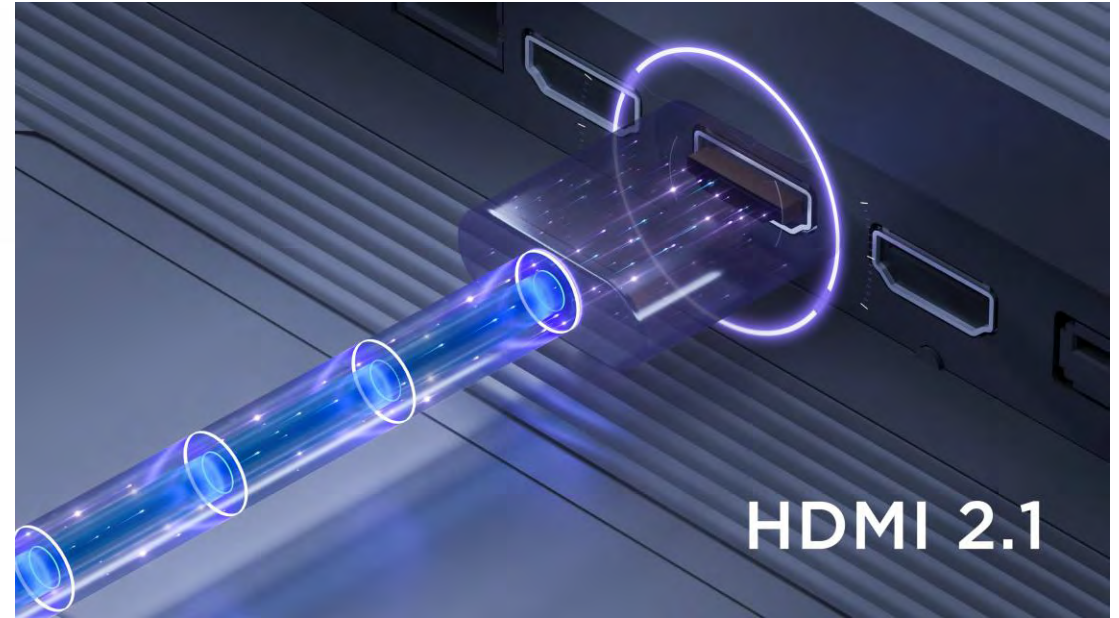

HDMI 2.1

Higher Bandwidth, More Pixels

TCL' S HDMI 2.1 achieves **4K at 144 frames** and **eARC** with a bandwidth throughput of 48 Gbits per second in 12 bit.

Currently, HDMI 2.1 aims mostly at gamers hopping on the next-generation console or graphics card train. Both the Xbox Series X and PlayStation 5 will support 4K resolution at 120 frames per second. HDMI 2.1 with eARC function can support high quality audio output. This will require that the HDMI 2.1 standard to be implemented.

HDMI 2.1 available in: All X/C/P Series and 98P745
4K@144Hz with HDMI 2.1 available in: X95, C95, C84, C75, C74 Series and 98P745