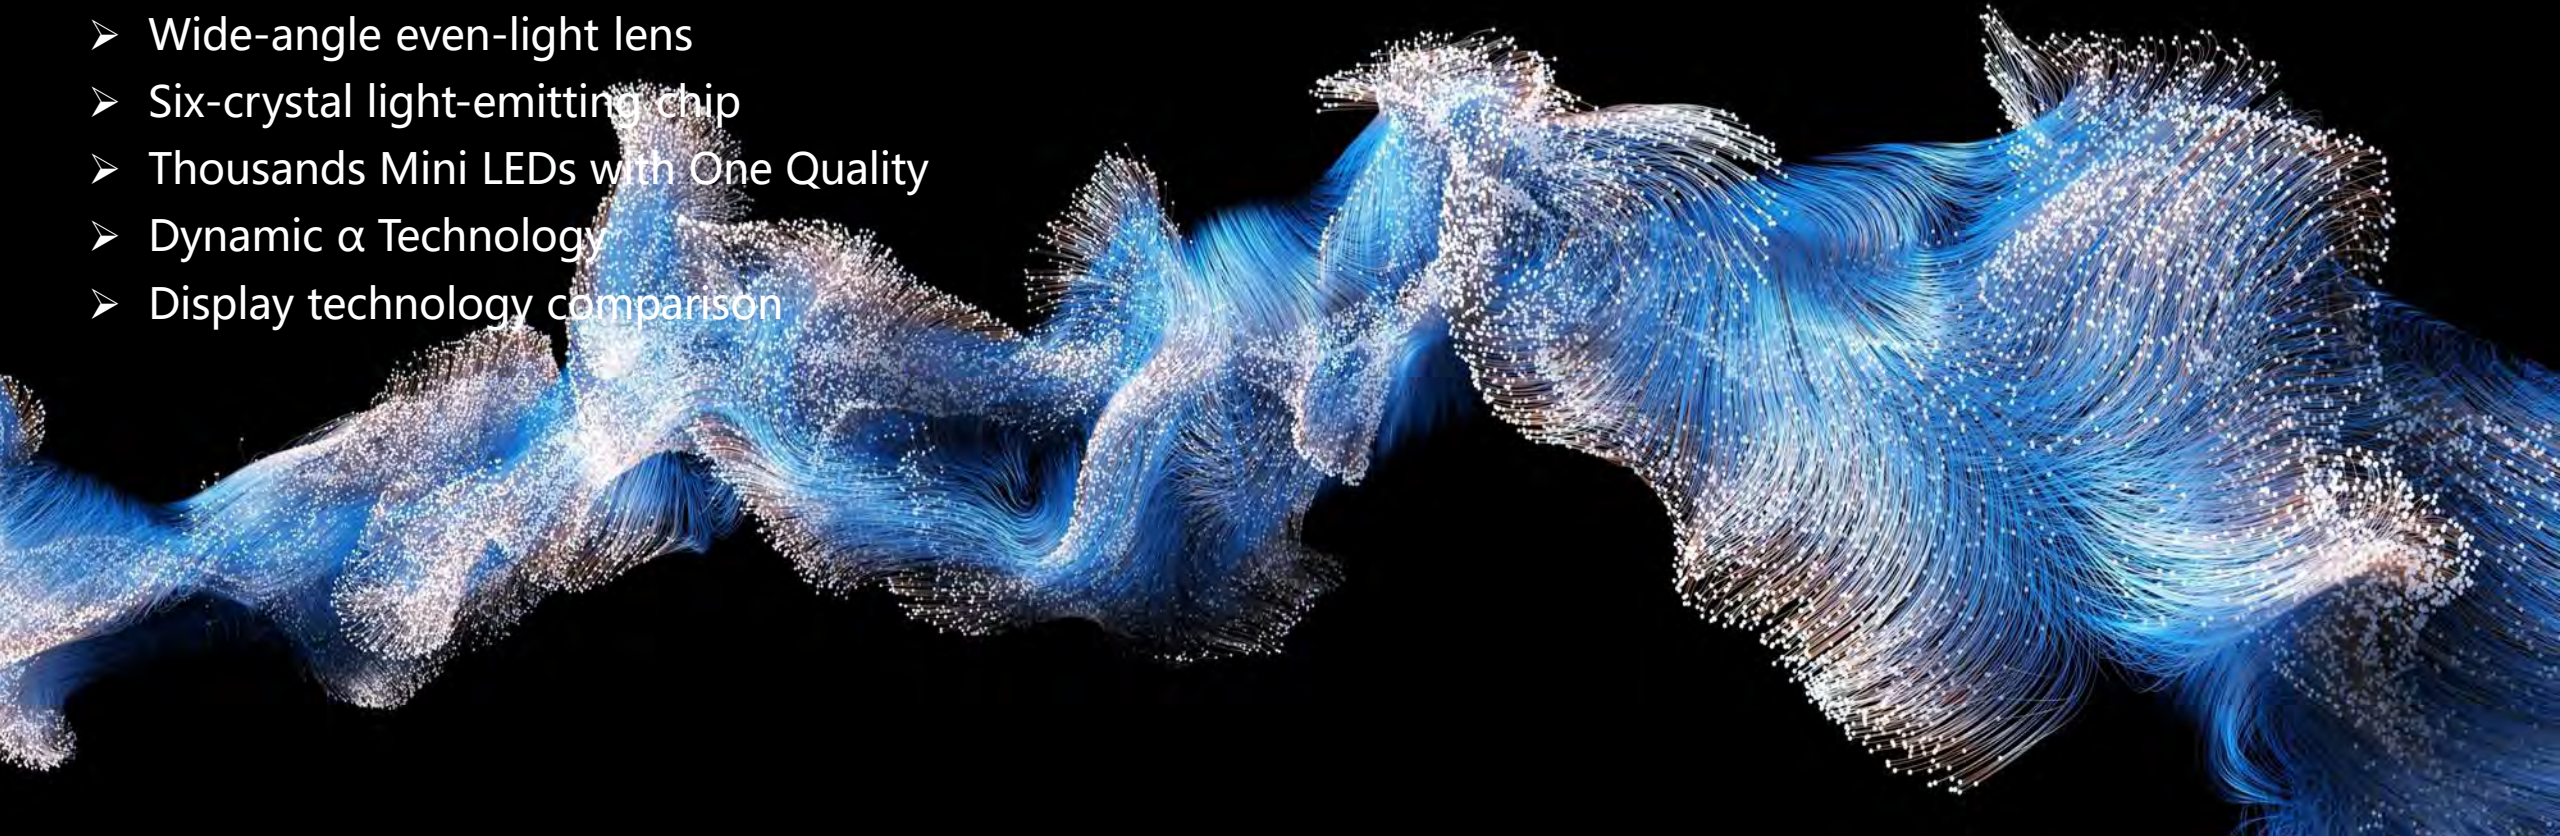

2023 TCL QD-Mini LED Tec and Intro

Tec

- Ultra brightness
- Ultra Local dimming zones
- Ultra Contrast Ratio
- Nanoscale-Lens Array
- Wide-angle even-light lens
- Six-crystal light-emitting chip
- Thousands Mini LEDs with One Quality
- Dynamic α Technology
- Display technology comparison

Intro

- Product awards
- Wide selection of sizes