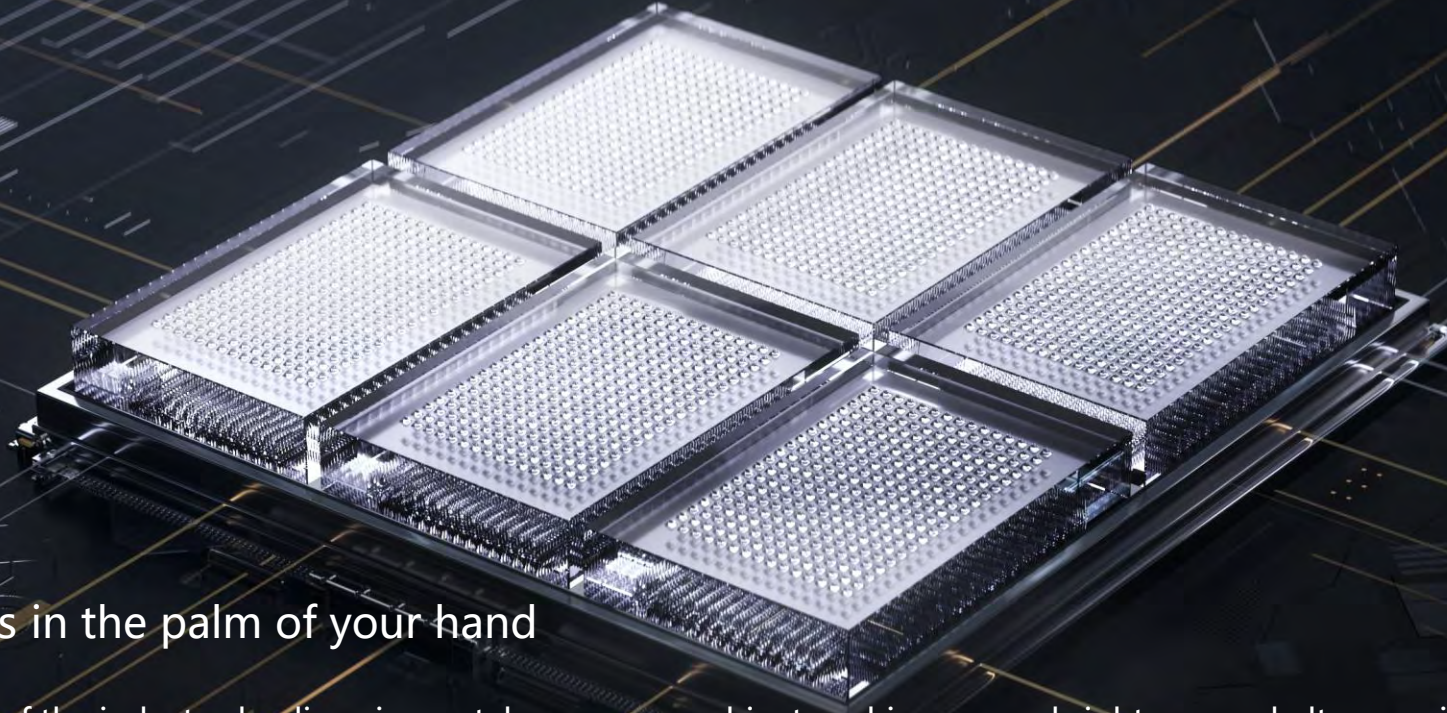

50 million : 1 contrast ratio available in: X95 Series
20 million : 1 contrast ratio available in: 98" C955

Nanoscale-Lens Array

Precise light control to get everything just right

By controlling the light-emitting area and light pattern of each emitting chip, it improves the uniformity of the image screen display while significantly reducing haloes to provide an immersive viewing experience comparable to that of OLED.

Nanoscale-Lens Array available in: C75 Series

Wide-angle even-light lens

Every light as good as the others

TCL's innovative microstructure design can precisely control the direction of light, and the large width improves the balance and stability of the backlight, making the details of the picture clearer.

Wide-angle even-light lens chip available in: X95, C95 Series

Six-crystal light-emitting chip

Light and shade details in the palm of your hand

TCL's innovative introduction of the industry-leading six-crystal square core chip, to achieve super brightness and ultra-precise backlight control, provides a level of light and darkness that could not be shown in previous LED TVs, and details are restored, so that the light and shadow deviations caused by different angles are also under control.