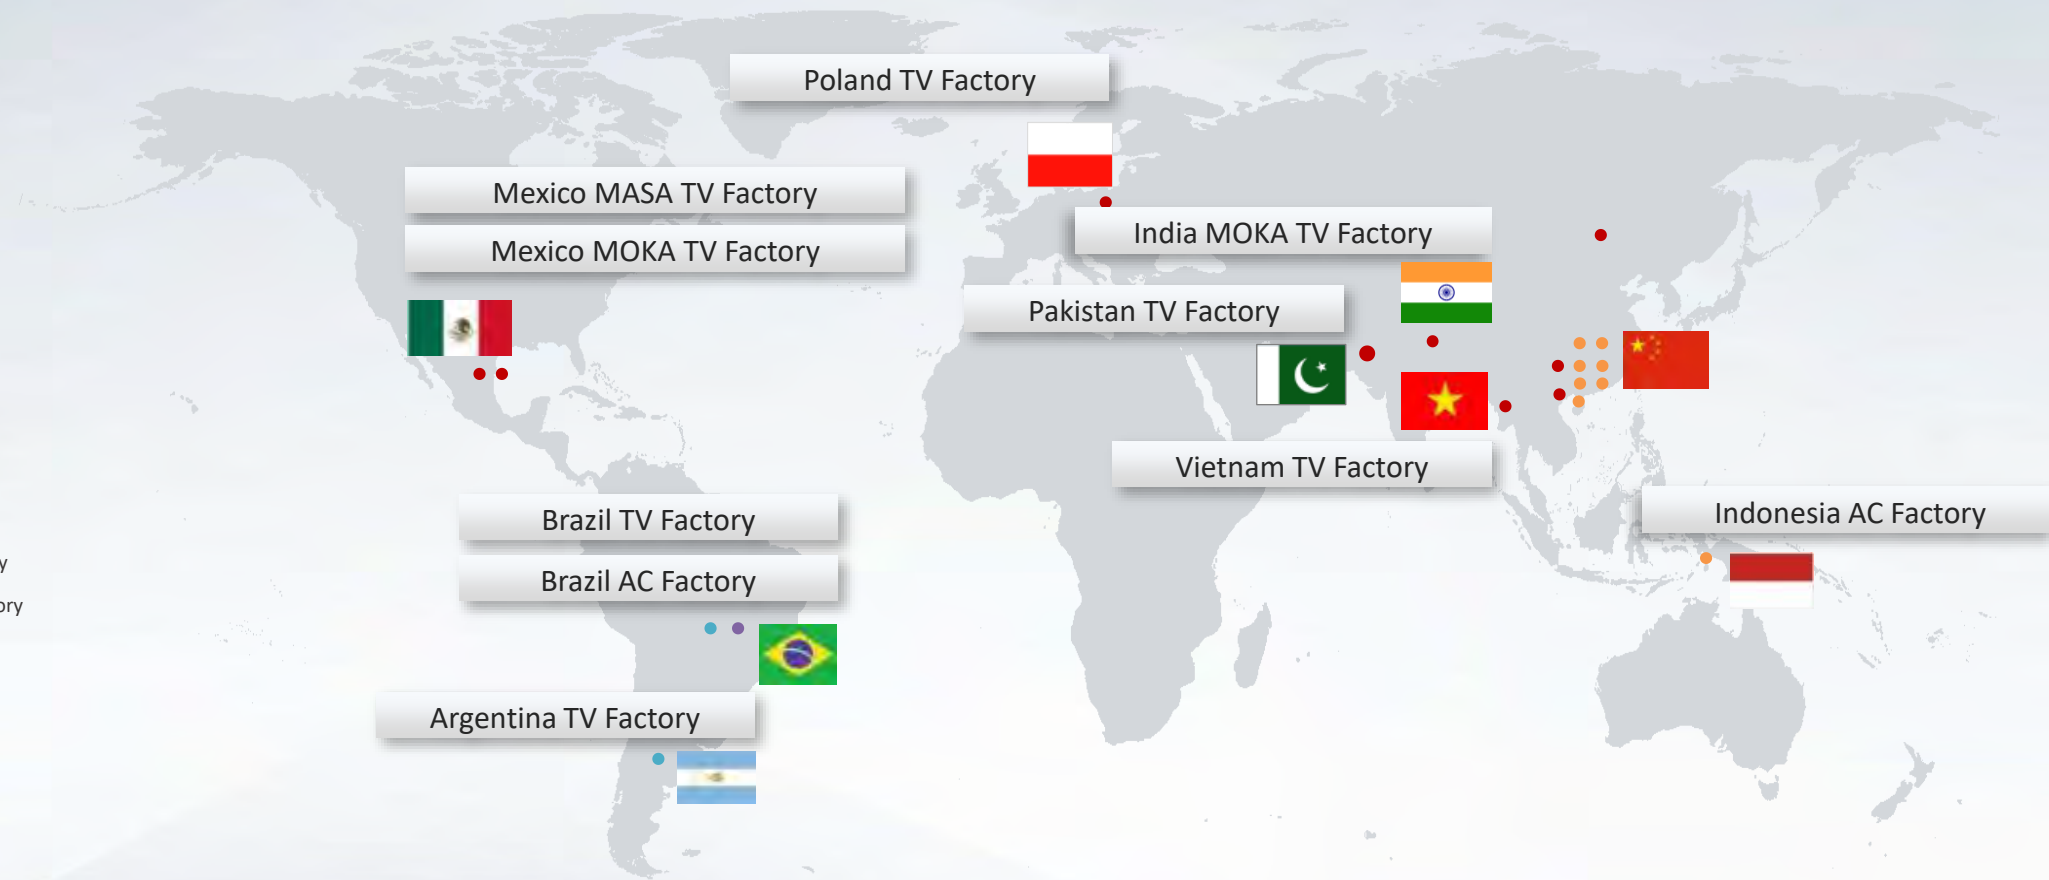

Global production Capacity

70+ Million Units

17 Major TCL-owned Factories

3 Joint Venture Factories

20+ Strategic Factories

CHINA :

3 TV factory

4 AC factory

2 REF factory

1 WM factory

- TCL-owned TV factory
- Joint venture TV factory
- TCL-owned AC/REF/WM factory
- Joint venture AC/REF/WM factory

MARKETING VISIBILITY

Considered as an important part of TCL' s globalization strategy, marketing is always top of mind within the group. TCL actively participates in international and local event sponsorship, IP cooperation and marketing campaigns.