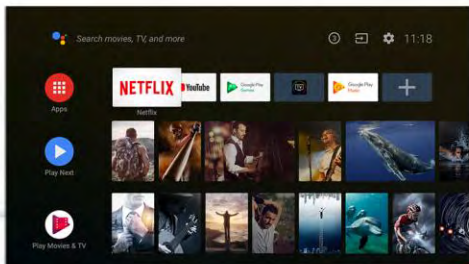

Wi-Fi 6 available in: X95, C95, C84 Series
Bluetooth 5.2 available in: X95, C95, C84 Series
USB 3.0 available in: All X/C/P Series and 98P745

Wi-Fi 6

Beyond the
Boundaries of Wi-Fi 6

Wi-Fi 6 offers all the same features and capabilities of Wi-Fi 5—including higher performance, lower latency, and faster data rates. In fact, WiFi 6 is identical to WiFi 5 other than one key difference: the additional 6 GHz band.

Bluetooth

Farther and faster

Bluetooth 5.2 offers longer transmission range, faster transmission speeds and lower power consumption.

USB 3.0

Super Speed

USB 3.0 offers better speed (up to 10 times) and more efficient power management than USB 2.0.