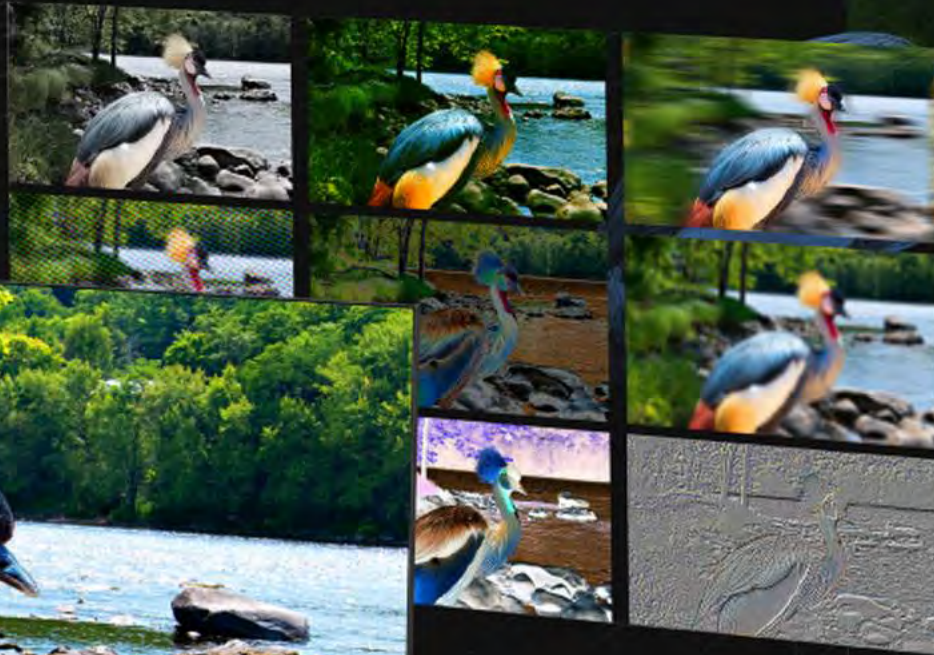

AiPQ Engine 3.0

A beautiful mind

AiPQ Engine 3.0 enabled TCL algorithm processes contents with stable and high quality 4K. Meanwhile, Game Accelerator technology gives you a smoother gaming experience with up to 120Hz refresh rate. Now it's time to enjoy an authentic movie or game night.

AiPQ Engine 3.0 available in: C64, P74 Series